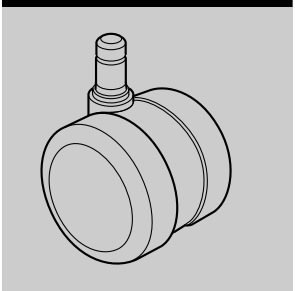

Casters and Glides for the Aeron Chair

AA Caster

2¹/₂-inch-diameter hard double-wheel caster; black nylon wheels, polished cast aluminum yoke; for use on carpet only

BB Caster

2¹/₂-inch-diameter hard double-wheel caster; black nylon wheels and yoke; for use on carpet only

C7 Caster

2¹/₂-inch-diameter double-wheel caster; black nylon wheels and yoke; soft polyurethane tread; for use on hard floors or carpet

C8 Caster

2¹/₂-inch-diameter hard double-wheel caster; black nylon wheels and yoke; internal brake; for use on carpet only

C9 Caster

2¹/₂-inch-diameter double-wheel caster; black nylon wheels and yoke; soft polyurethane tread; internal brake; for use on hard floors or carpet

DX Caster

3-inch-diameter double-wheel caster; black nylon wheels and yoke; soft polyurethane tread; for use on hard floors or carpet