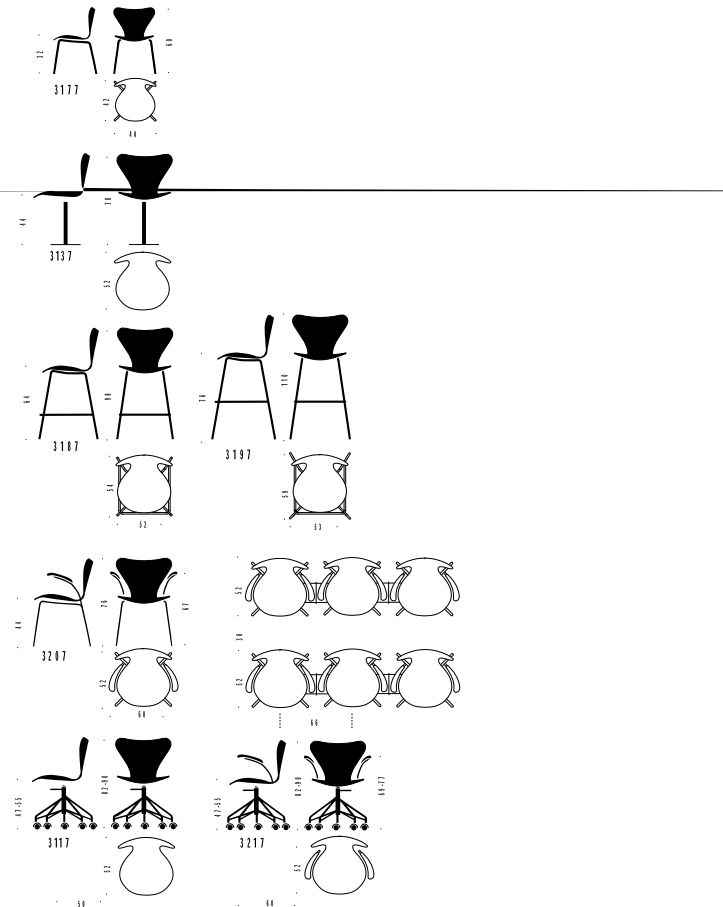

UPHOLSTERY

DIMENSIONS Model 3107:

>>

DIMENSIONS

Model 3137:

Seat height:	44 cm
Total height:	78 cm
Width:	50 cm
Depth:	52 cm

Model 3177:

Seat height:	32 cm
Total height:	60 cm
Width:	40 cm
Depth:	42 cm

Model 3187:

Seat height:	64 cm
Total height:	98 cm
Width:	52 cm
Depth:	54 cm

Model 3197:

Seat height:	76 cm
Total height:	110 cm
Width:	53 cm
Depth:	59 cm

Model 3207:

Seat height:	44 or 46.5 cm
Total height:	76 or 78.5 cm
Height floor-arm:	67 or 69.5 cm
Width:	60 cm
Depth:	52 cm
Width, linked:	66 cm

Model 3117:

Seat height:	47-55 cm
Total height:	69-77 cm
Width:	50 cm
Depth:	52 cm

Model 3217:

Seat height:	47-55 cm
Total height:	69-77 cm
Height floor-arm:	82-90 cm
Width:	60 cm
Depth:	52 cm

ACCESSORIES

Linking device, short (model 3107) or long (model 3207 and model 3107 with writing tablet)
Foldaway writing tablet (model 3107) with white laminate, chromed arm (right-handed), max. 5 chairs in a stack
Minor dolly for 12 (unupholstered) chairs
Seat number, circular
Row number, circular