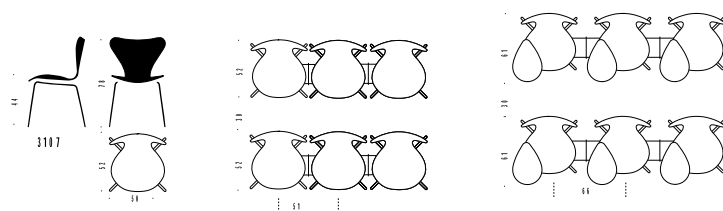

SERIES 7

REPUBLIC OF Fritz Hansen®

DESIGN

DESCRIPTION

FINISH