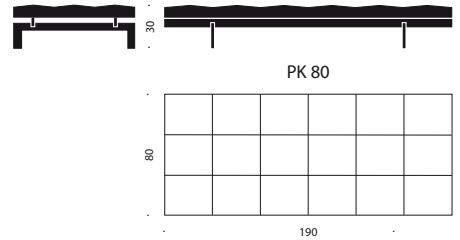

DIMENSIONS

H/W/L: 30/190/80cm

UPHOLSTERY

The leather includes Classic leather (5 colours); Natural leather (1 colour); Elegance (3 colours) and White leather (1 colour).

GUARANTEE

A five-year guarantee against manufacturing defects in standard products (materials and workmanship). Wear, tear and damage to the product is not covered under this warranty. Claims from end users under the guarantee must be submitted to the vendor from whom the product was purchased. All measurements are indicative.