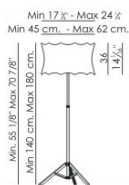

TRI-P TERRA

DESIGN DIESEL /2009

Tri-p is a nomadic, quick-change object, an idea of contemporary mobility that characterises the most varied spaces, in every moment and anywhere in the world. It opens and is dressed with a soft diffuser in elastic fabric on a rigid metal support, it closes and can be carried anywhere, in its special case: into another room or into another home. Tri-p has a warm, diffused light, perfect for relaxation or reading. Its transportable nature and versatility have been designed for those who are always in movement, but want to take a friendly object with them, one that is attractive and personal. The touch of 'dressing' the metallic support with a fabric diffuser is an irresistible reference to the world of fashion and shopping.

Certifications

BULBS INCLUDED

fluorescent
1x30W E27

BULBS NOT INCLUDED (UL)

fluorescent
1x30W E26 medium